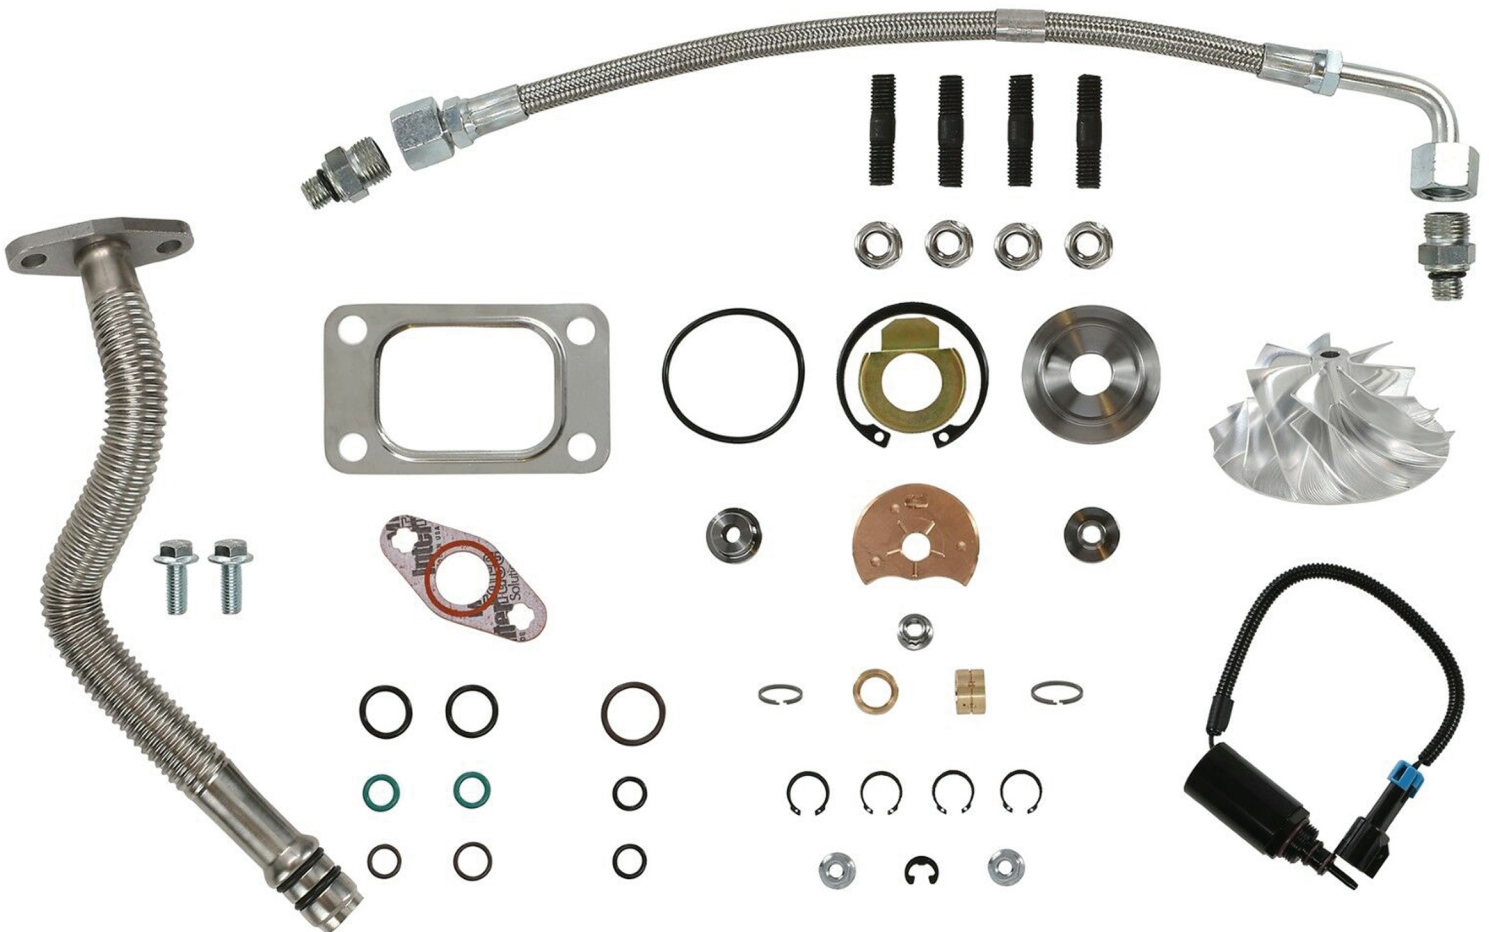

SPOOLOGIC

Turbo Systems

DATA DRIVEN PERFORMANCE

NOTICE: Measure the parts on your truck *before* opening package.
Failure to do so may void your ability to return components.

Title	SPOOLOGIC HE351CW Turbo Rebuild Kit Billet Wheel Actuator Oil Lines Solenoid for 04.5-07 5.9L Cummins 24V	
SKU	SL-04507-HE351CW-B22	
Rebuild Kit	SL-3759-DTRK4	
Compressor Wheel	SL-04517-DBW7712	Blades: 7+7 Inducer: 60mm Exducer: 86mm
Stud Kit	5.9L TURBO MOUNTING STUDS	
Oil Feed Line	SL-0312-DTFL6	
Oil Drain Line	SL-0307-DTDL4	
Wastegate Solenoid	SL-04507-WGSOL3	
Wastegate Actuator	SL-0307-HE351CW-SACT	
Shipped By		