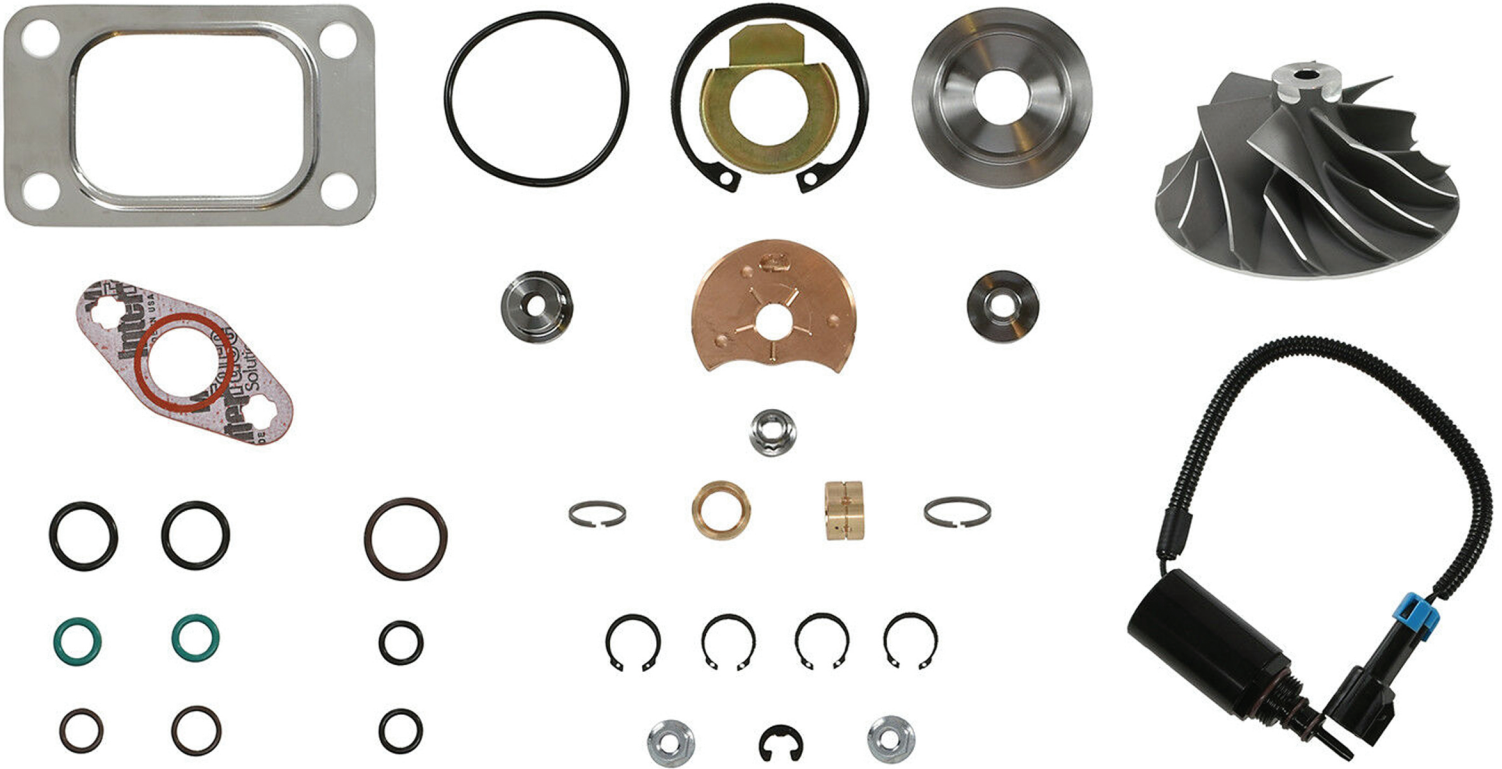

SPOOLOGIC

Turbo Systems

DATA DRIVEN PERFORMANCE

NOTICE: Measure the parts on your truck *before* opening package.
Failure to do so may void your ability to return components.

Title	SPOOLOGIC HE351CW Turbo Rebuild Kit Cast Wheel Solenoid for 04.5-07 5.9L Cummins 24V	
SKU	SL-04507-HE351CW-C31	
Rebuild Kit	SL-3759-DTRK4	
Compressor Wheel	SL-04517-DCW7711	Blade: 7+7 Inducer: 60mm Exducer: 86mm
Wastegate Solenoid	SL-04507-WGSOL3	
Shipped By		