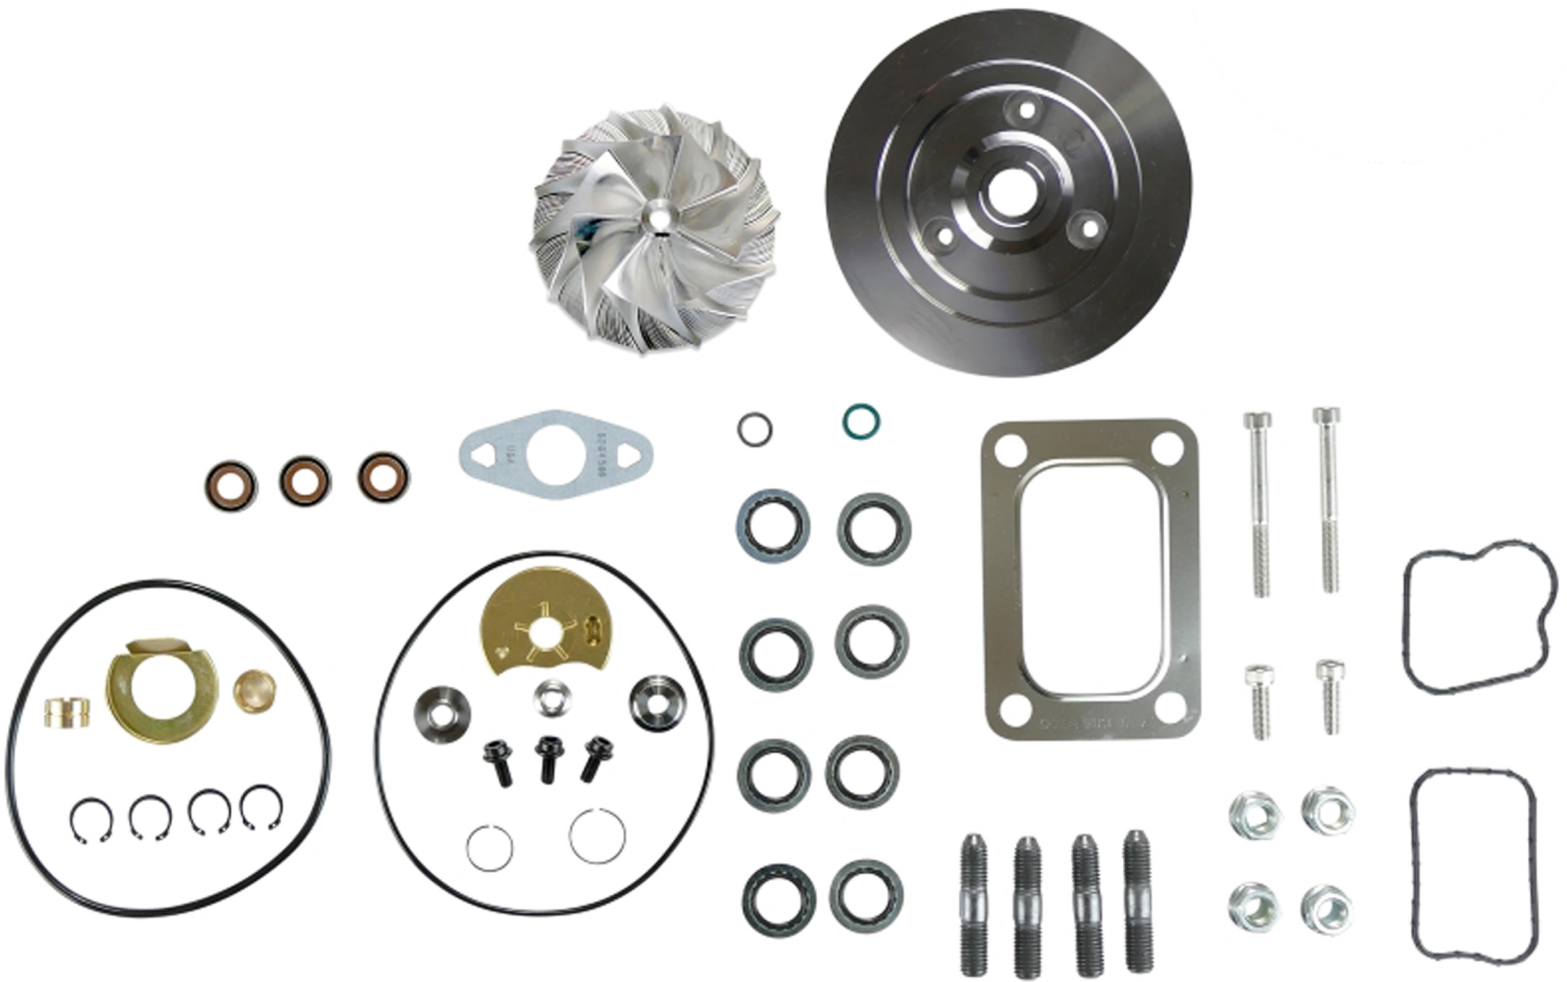

# SPOOLOGIC

Turbo Systems

**DATA DRIVEN PERFORMANCE**

**NOTICE:** Measure the parts on your truck *before* opening package.  
Failure to do so may void your ability to return components.

Title	SPOOLOGIC HE351VE Turbo Rebuild Kit Gaskets Plate Billet for 07.5-12 6.7L Cummins 24V	
SKU	SL-07512-HE351VE-DTRK-B008	
Rebuild Kit	SL-07512-HE351VE-DTRK8	
Gasket Kit	6.7L 07.5-12 HE351VE Turbo Install Gasket Kit	
Compressor Wheel	SL-04517-DBW7712	Blades: 7+7 Inducer: 60mm Exducer: 86mm
Backing Plate	SL-07512-HE351VE-BP	
Shipped By		