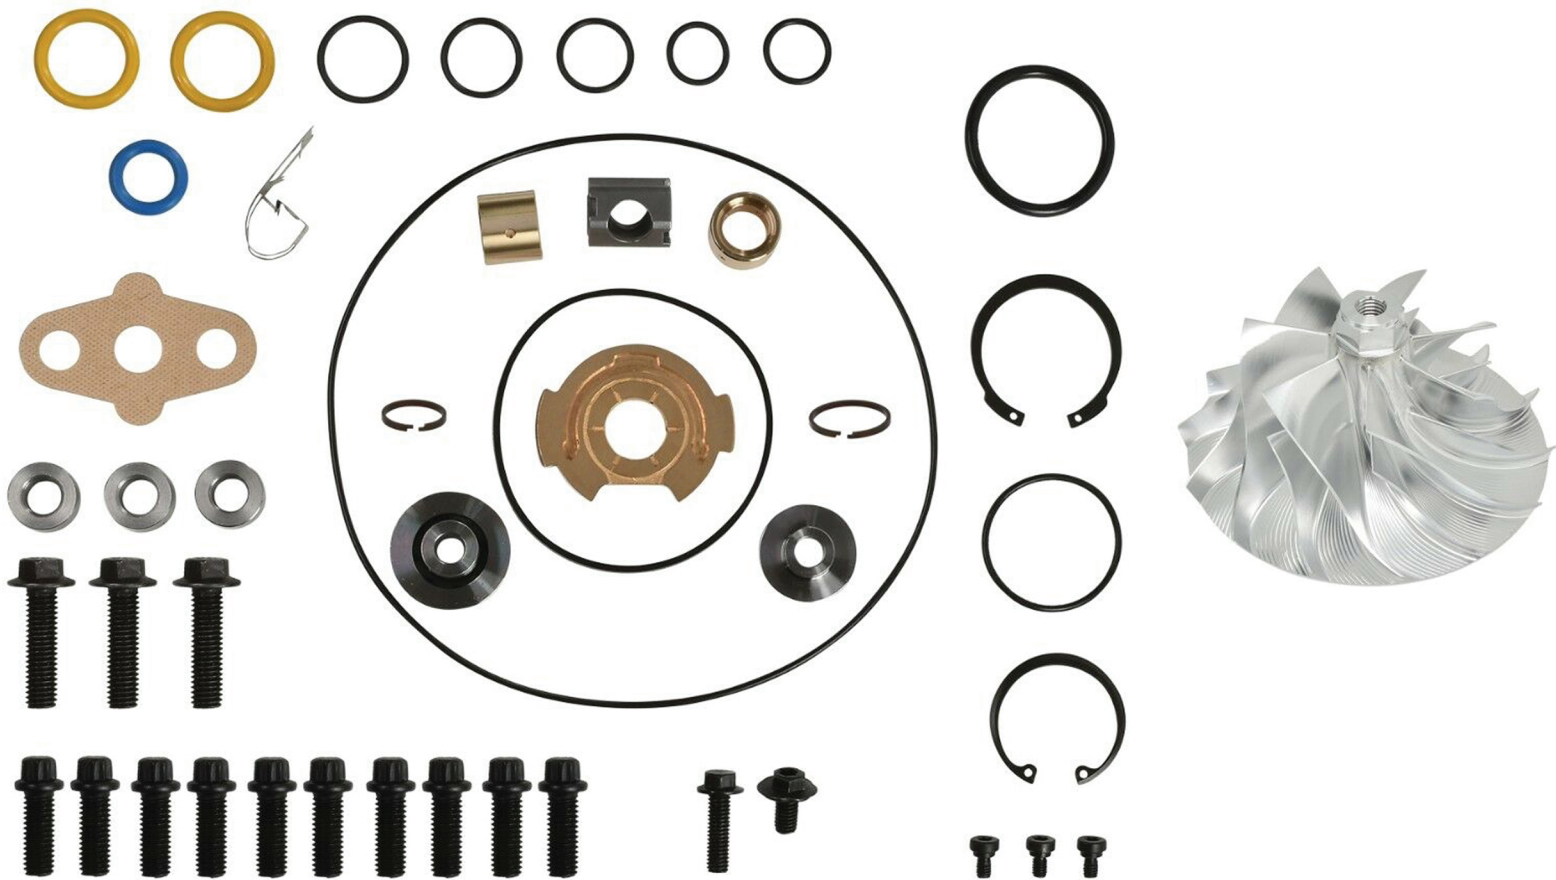

# SPOOLOGIC

Turbo Systems

**DATA DRIVEN PERFORMANCE**

**NOTICE:** Measure the parts on your truck *before* opening package.  
Failure to do so may void your ability to return components.

Title	SPOOLOGIC GT3782VA Turbo Rebuild Kit Billet Wheel for 03-Early 04 6.0L Powerstroke	
SKU	SL-6.0L-TRK-GT3782VA-02	
Repair Kit	SL-GT3782VA-FTRK3	
Compressor Wheel	SL-GT3782VA-FBW775	Blades: 7+7 Inducer: 59mm Exducer: 82mm
Turbo		
Tag		
Shipped		
By		