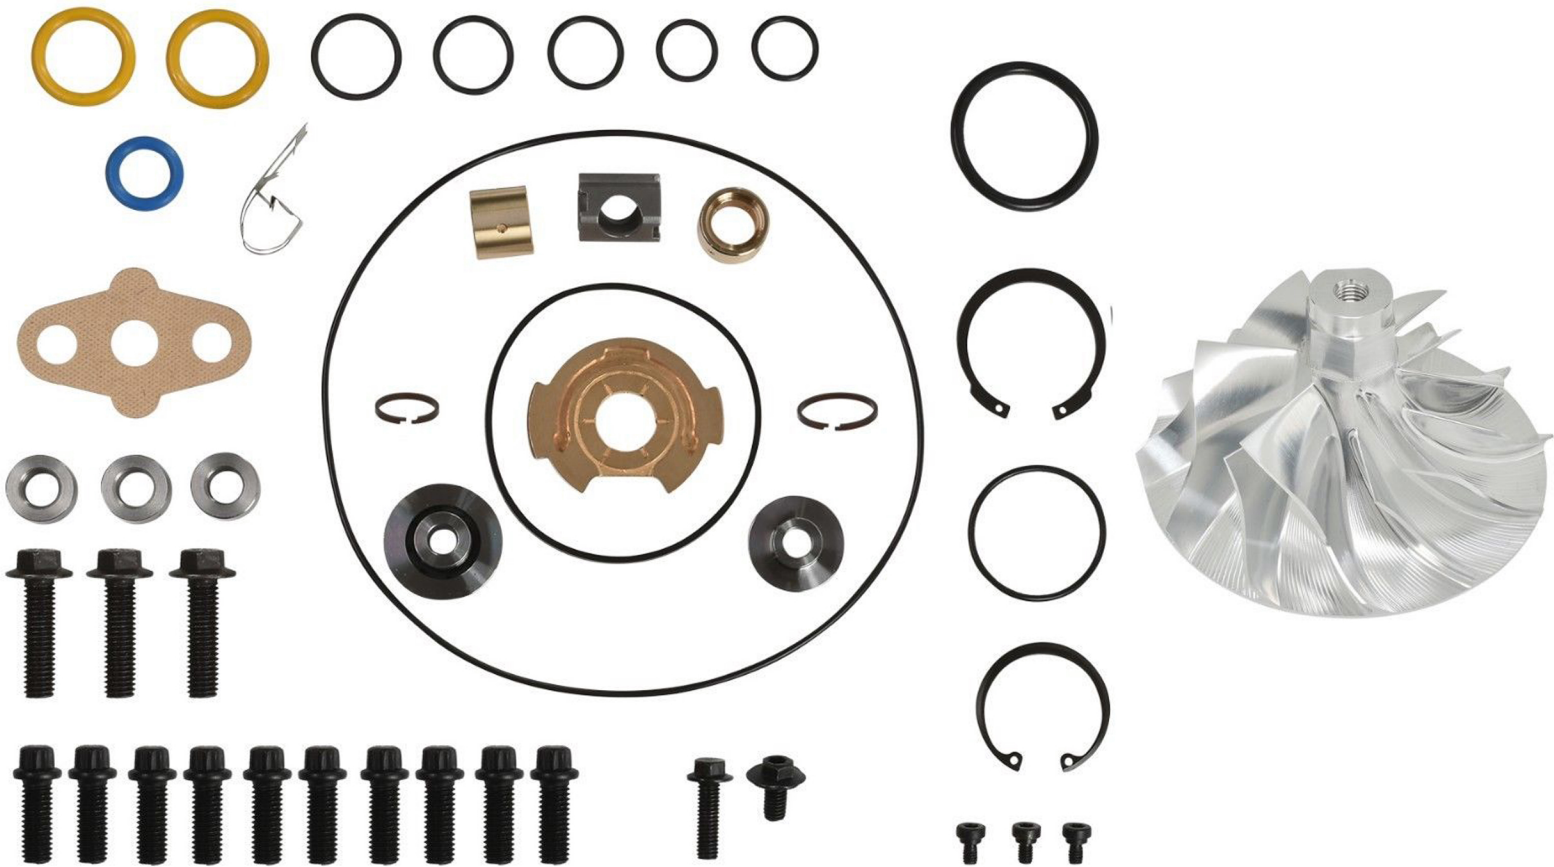

SPOOLOGIC

Turbo Systems

DATA DRIVEN PERFORMANCE

NOTICE: Measure the parts on your truck *before* opening package.
Failure to do so may void your ability to return components.

Title	SPOOLOGIC PowerMax GT3788VA Turbo Rebuild Kit 6+6 Billet Wheel for 03-07 6.0L Powerstroke	
SKU	SL-6.0L-TRK-PWRMX-BUNDLE50	
Repair Kit	SL-GT3782VA-FTRK3	
Compressor Wheel	SL-PWRMX-FBW6618	Blade: 6+6 Inducer: 63.5mm Exducer: 88mm
Turbo Tag		
Shipped By		