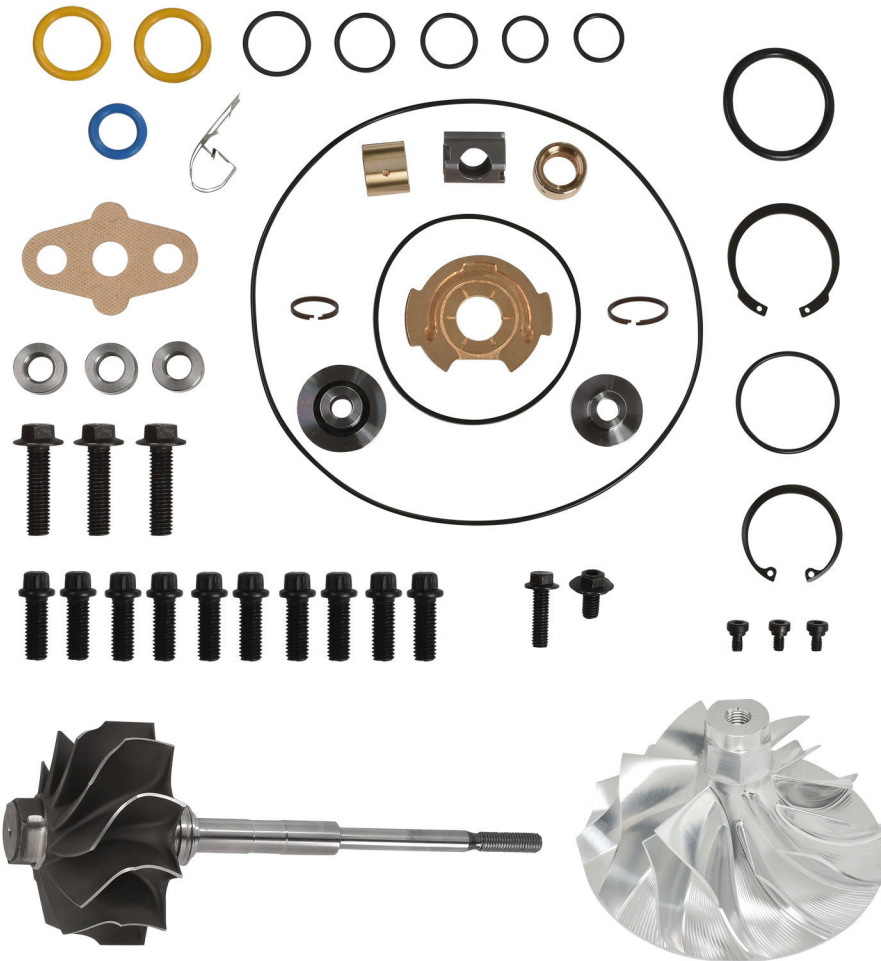

SPOOLOGIC

Turbo Systems

DATA DRIVEN PERFORMANCE

NOTICE: Measure the parts on your truck *before* opening package.
Failure to do so may void your ability to return components.

Title	SPOOLOGIC PowerMax GT3788VA Turbo Rebuild Kit 6+6 Billet Wheel Shaft for 03-07 6.0L Powerstroke	
SKU	SL-6.0L-TRK-PWRMX-BUNDLE56	
Repair Kit	SL-GT3782VA-FTRK3	
Compressor Wheel	SL-PWRMX-FBW6618	Blade: 6+6 Inducer: 63.5mm Exducer: 88mm
Turbine Shaft	SL-2003-GT3782VA-TS103	Blades: 10 Inducer: 66.5mm Exducer: 72.5mm
Turbo Tag		
Shipped By		