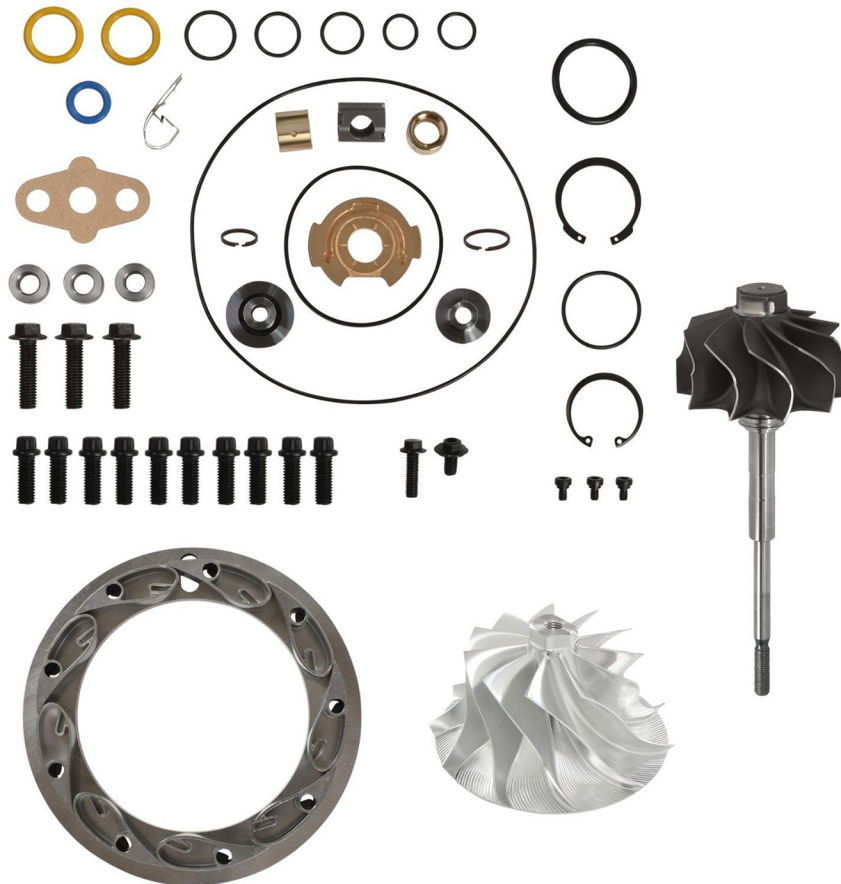

SPOOLOGIC

Turbo Systems

DATA DRIVEN PERFORMANCE

NOTICE: Measure the parts on your truck *before* opening package.
Failure to do so may void your ability to return components.

Title	SPOOLOGIC PowerMax GT3788VA Turbo Rebuild Kit 11 Billet Shaft Vanes for 03-07 6.0L Powerstroke	
SKU	SL-6.0L-TRK-PWRMX-BUNDLE59	
Repair Kit	SL-GT3782VA-FTRK3	
Compressor Wheel	SL-PWRMX-FBW118	Blades: 11 Inducer: 63.5mm Exducer: 88mm
Turbine Shaft	SL-2003-GT3782VA-TS103	Blades: 10 Inducer: 66.5mm Exducer: 72.5mm
Unison Ring	SL-6C885-FAUR	
Vanes	SL-6C885-FA15MM	15mm
Turbo Tag		
Shipped By		