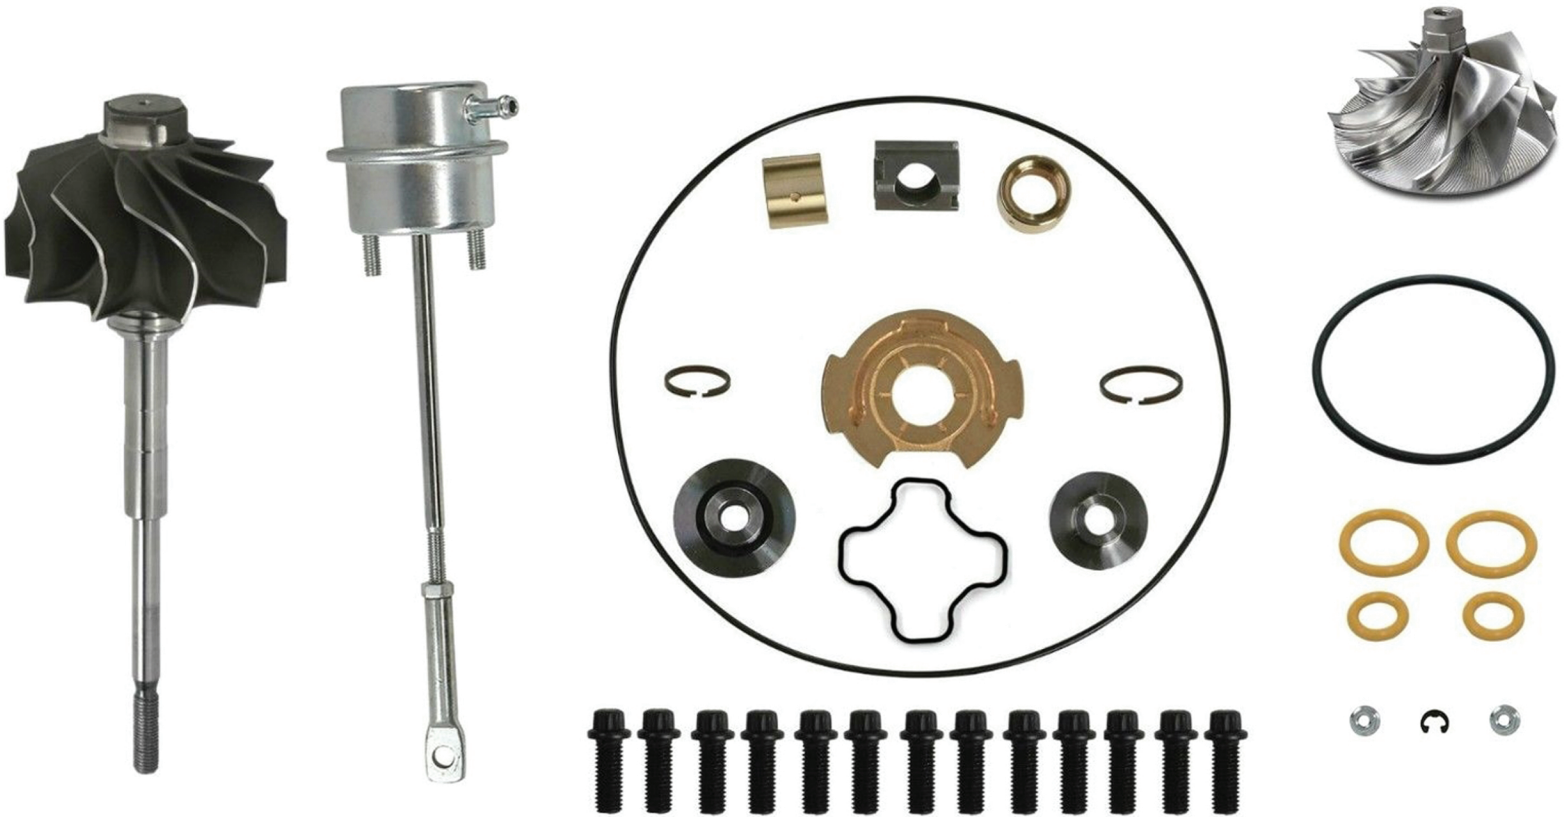

SPOOLOGIC

Turbo Systems

DATA DRIVEN PERFORMANCE

NOTICE: Measure the parts on your truck *before* opening package.
Failure to do so may void your ability to return components.

Title	SPOOLOGIC GTP38 Master Turbo Rebuild Kit Billet Wheel for 99-03 7.3L Powerstroke	
SKU	SL-GTP38-99503-BWACTTS	
Repair Kit	SL-GTP38-FTRK2	
Compressor Wheel	SL-GTP38-FBW552	Blades: 5+5 Inducer: 59.87mm Exducer: 80mm
Turbine Shaft	SL-GTP38-FTS9903	Blades: 10 Inducer: 76.50mm Exducer: 67.78mm
Wastegate Actuator	SL-GTP38-FACT22	
Shipped By		