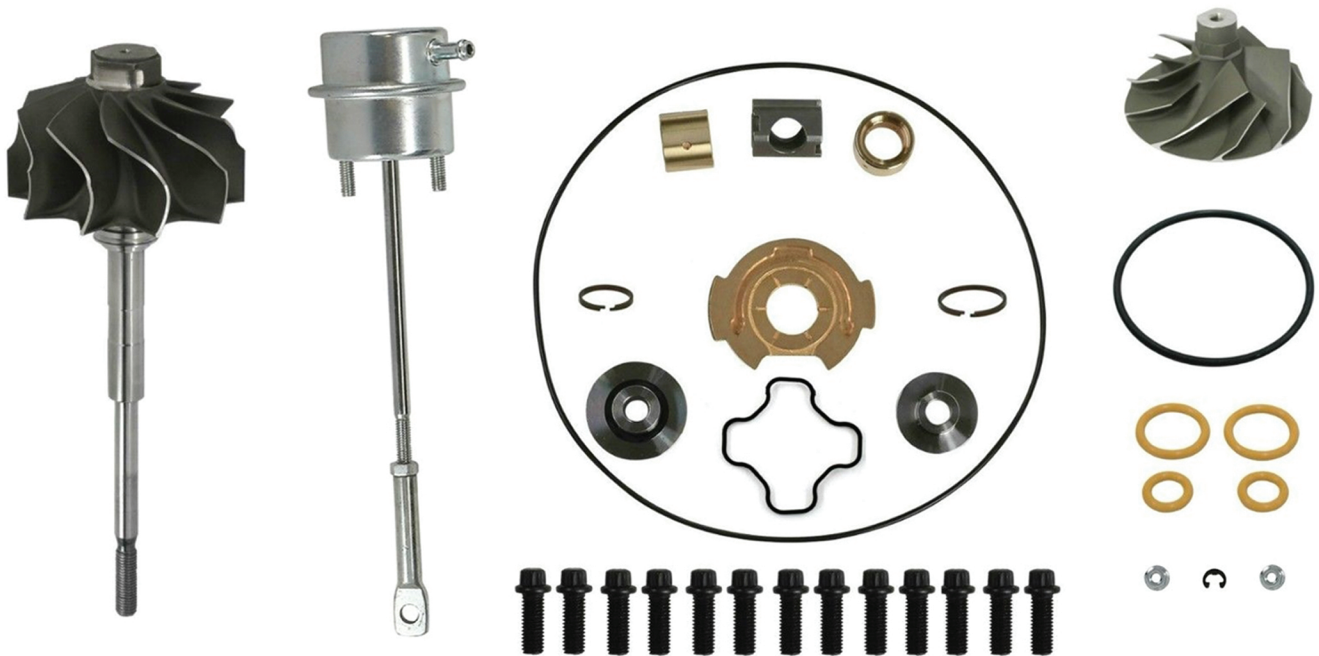

SPOOLOGIC

Turbo Systems

DATA DRIVEN PERFORMANCE

NOTICE: Measure the parts on your truck *before* opening package.
Failure to do so may void your ability to return components.

Title	SPOOLOGIC GTP38 Master Turbo Rebuild Kit Cast Wheel for 99-03 7.3L Powerstroke	
SKU	FTRK-GTP38-99503-CWACTTS	
Repair Kit	SL-GTP38-FTRK2	
Compressor Wheel	SL-GTP38-FCW551	Blades: 5+5 Inducer: 59.87mm Exducer: 80mm
Turbine Shaft	SL-GTP38-FTS9903	Blades: 10 Inducer: 76.50mm Exducer: 67.78mm
Wastegate Actuator	SL-GTP38-FACT22	
Shipped By		